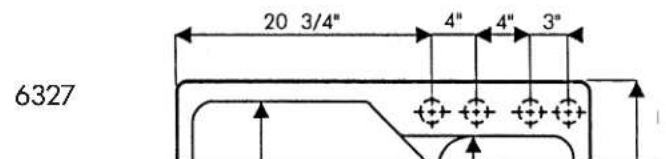

Consult your local ROHL showroom for additional information and specifications. For complete warranty details and a list of showrooms, go to www.rohlhome.com.