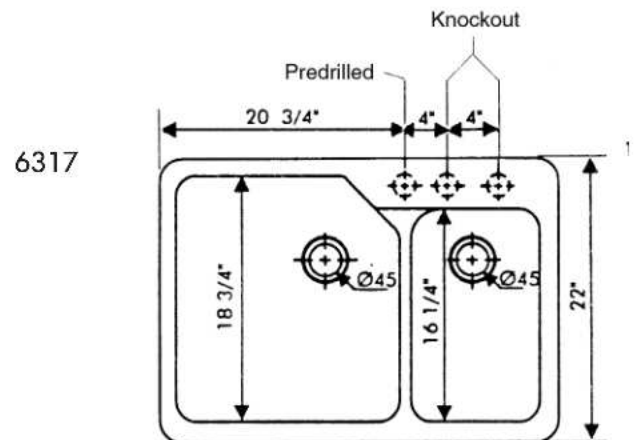

Consult your local ROHL showroom for additional information and specifications. For complete warranty details and a list of showrooms, go to www.rohlhome.com.