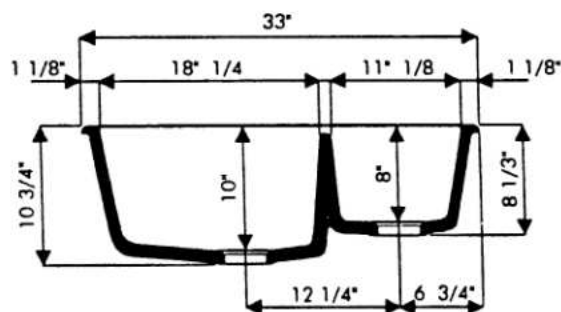

Consult your local ROHL showroom for additional information and specifications. For complete warranty details and a list of showrooms, go to www.rohlhome.com.